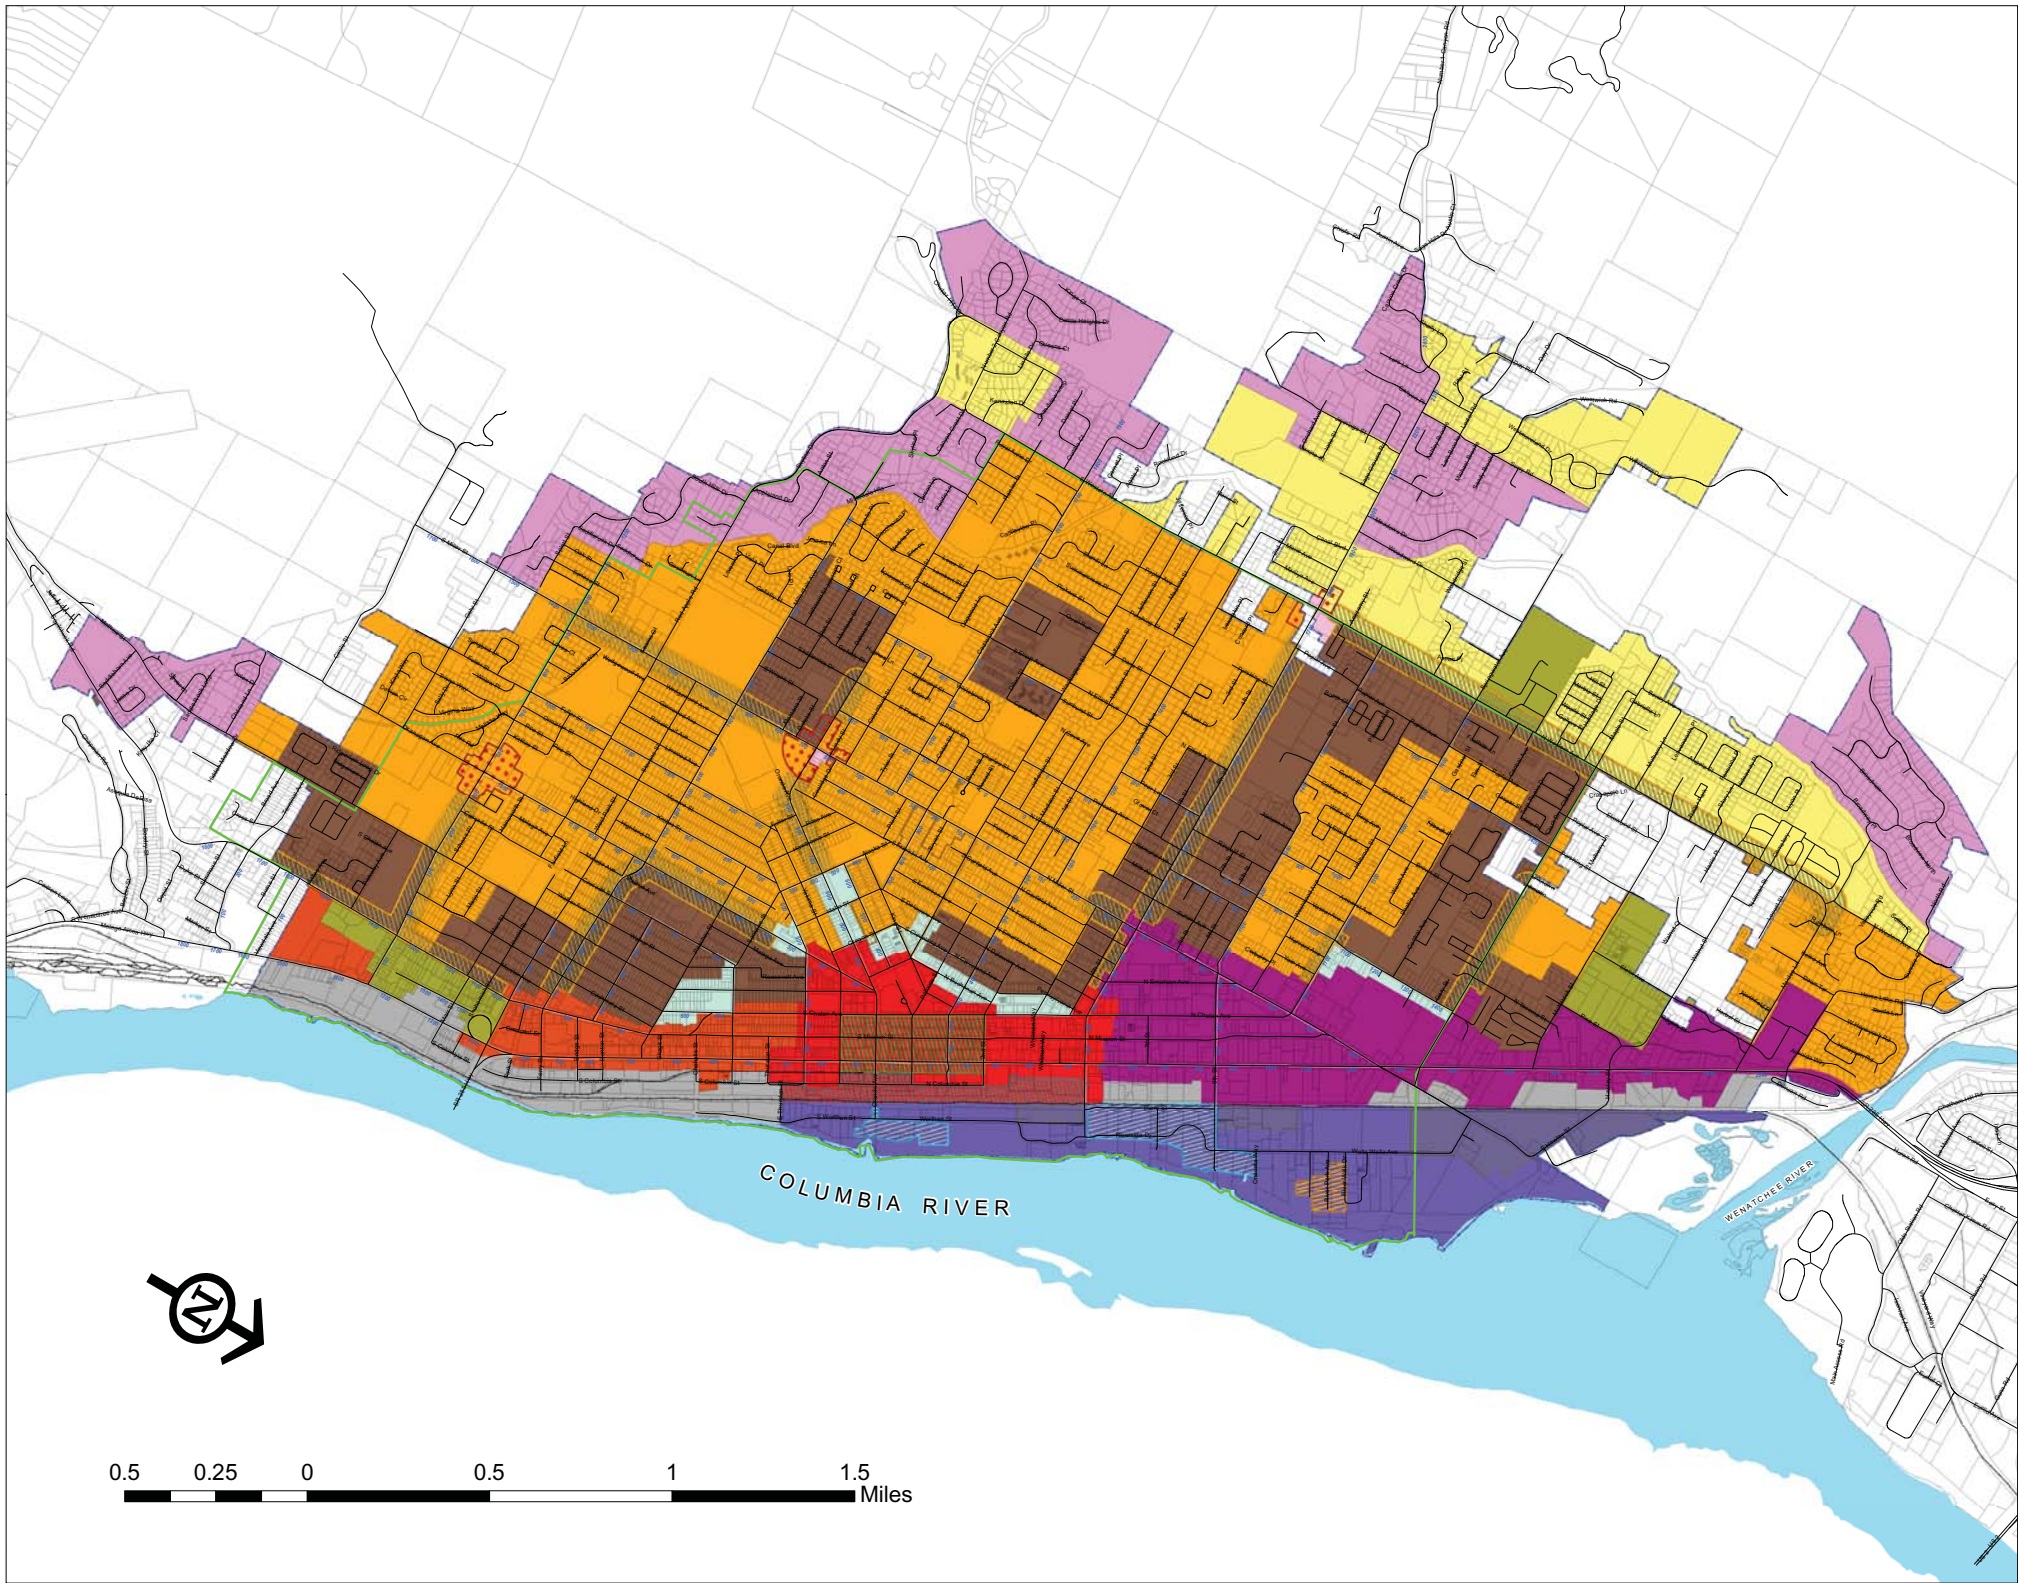

# City of Wenatchee Zoning Map

Effective: February 25, 2010

### Legend

City Limits

#### Districts

- Residential High
- Residential Low
- Residential Moderate
- Residential Single Family
- Central Business District
- North Wenatchee Business District
- South Wenatchee Business District
- Neighborhood Commercial
- Office Mixed Use
- Residential Mixed Use
- Waterfront Mixed Use
- Industrial

#### Overlays

- Columbia Street
- Historic / Entertainment
- Waterfront Industrial
- Waterfront Pedestrian
- Waterfront Recreational / Residential
- Grandview Historic District
- Neighborhood Commercial
- Mixed Residential Corridor