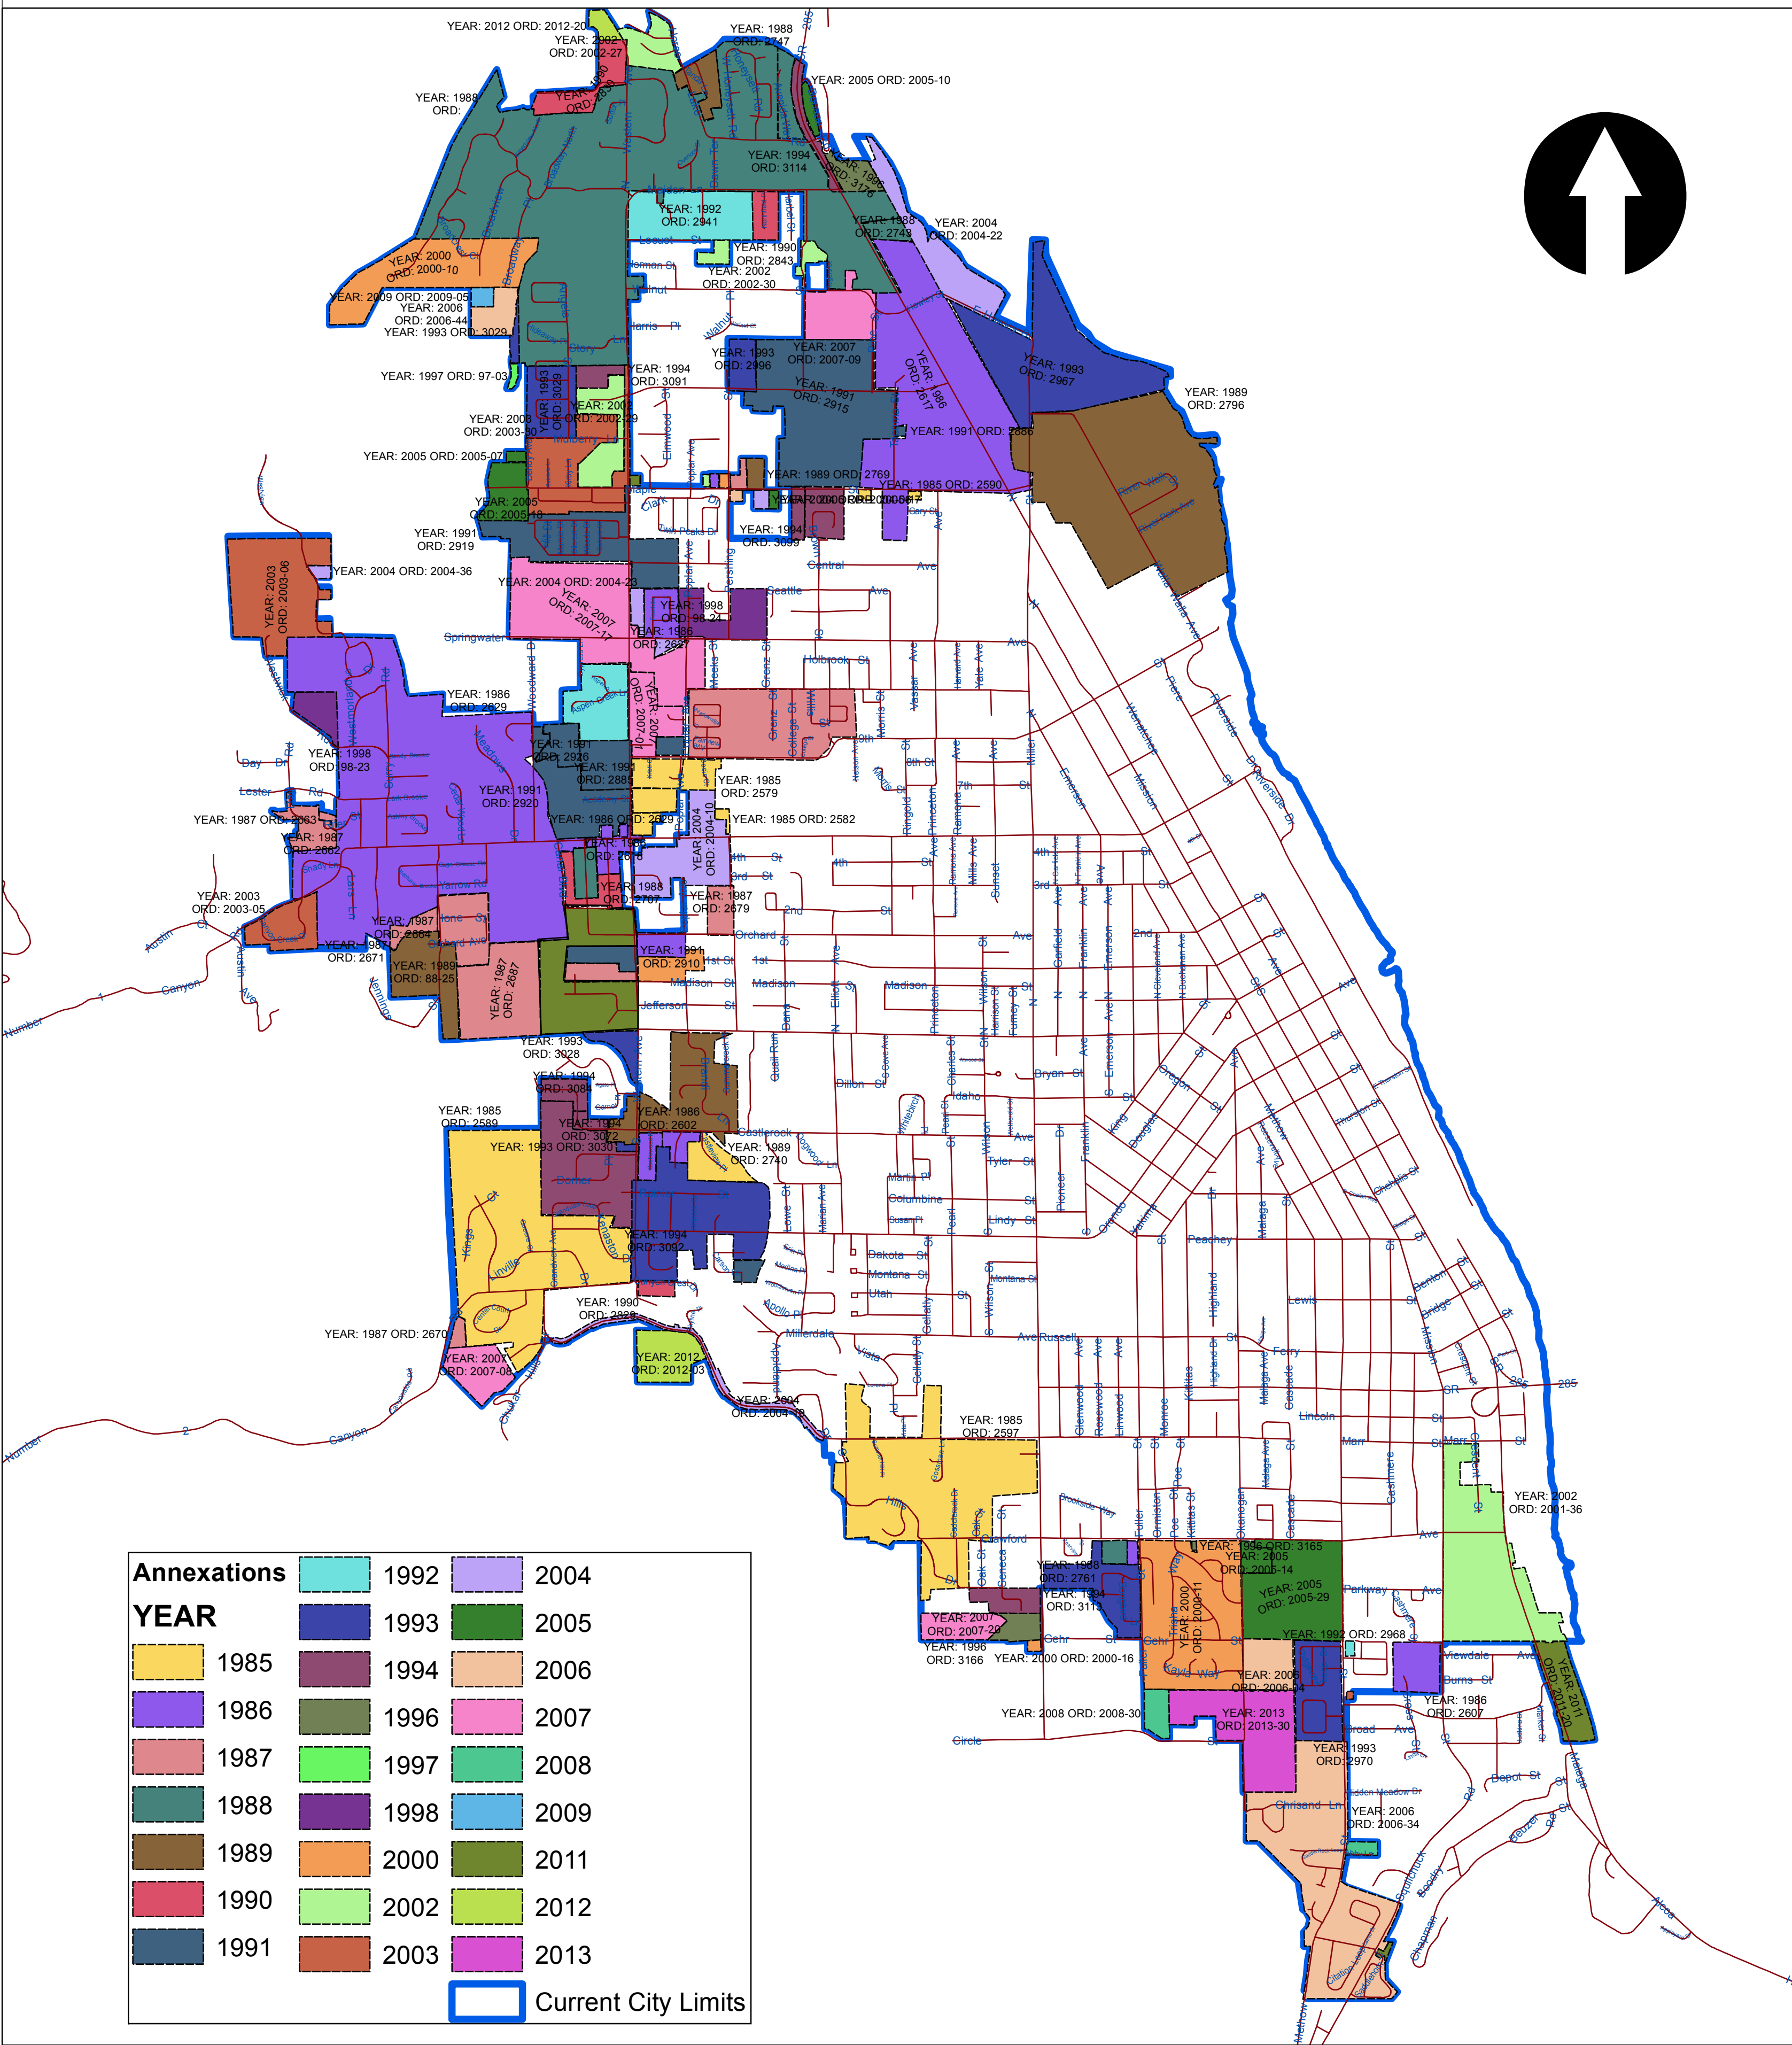

City of Wenatchee Annexation 1985 - 2013

Annexations		YEAR	
[Color]	1992	[Color]	2004
[Color]	1993	[Color]	2005
[Color]	1994	[Color]	2006
[Color]	1996	[Color]	2007
[Color]	1997	[Color]	2008
[Color]	1998	[Color]	2009
[Color]	2000	[Color]	2011
[Color]	2002	[Color]	2012
[Color]	2003	[Color]	2013
[Blue Outline]	Current City Limits		